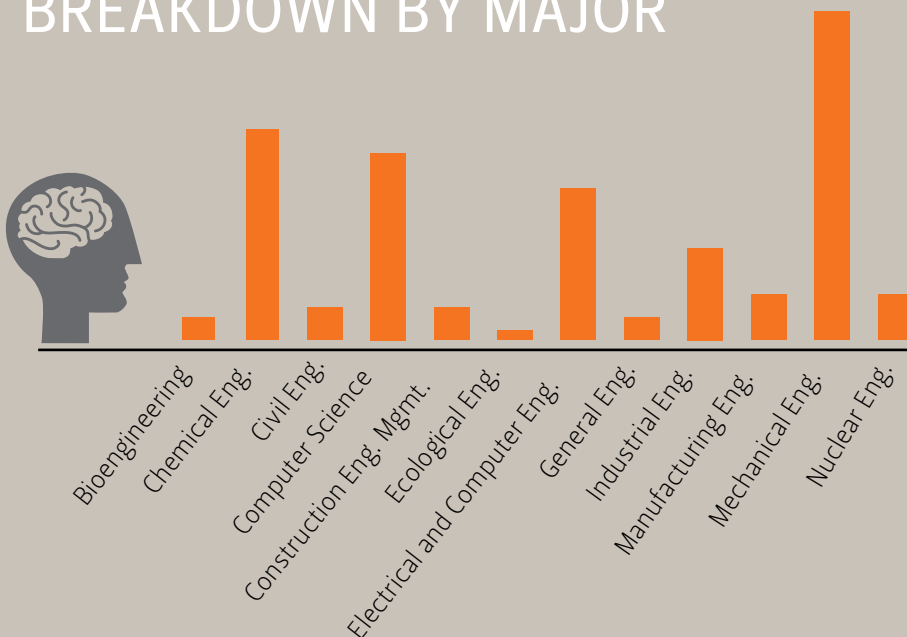

COLLEGE OF ENGINEERING

LEADERSHIP ACADEMY SUMMIT RECAP

STUDENTS **102** ATTENDANCE **36** PROS

COMPANIES REPRESENTED

CLASS STANDING

BREAKDOWN BY MAJOR

COLLEGE OF ENGINEERING

GENDER REPRESENTATION