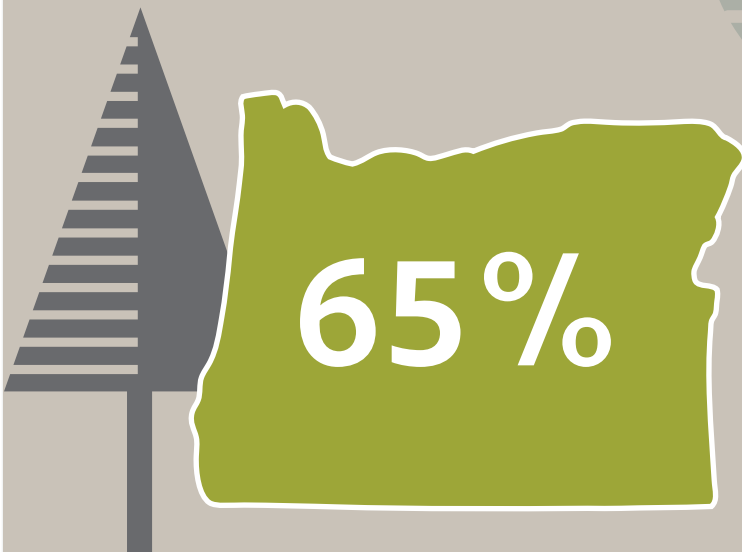

COLLEGE OF ENGINEERING

LEADERSHIP ACADEMY SUMMIT RECAP

STUDENTS **102** ATTENDANCE **36** PROS

COMPANIES REPRESENTED

CLASS STANDING

BREAKDOWN BY MAJOR

COLLEGE OF ENGINEERING

GENDER REPRESENTATION

MINORITY REPRESENTATION

PERCENTAGE OF OREGON RESIDENTS

INTERNATIONAL REPRESENTATION

- 20% International Students
- 13 Countries
- 4 Continents