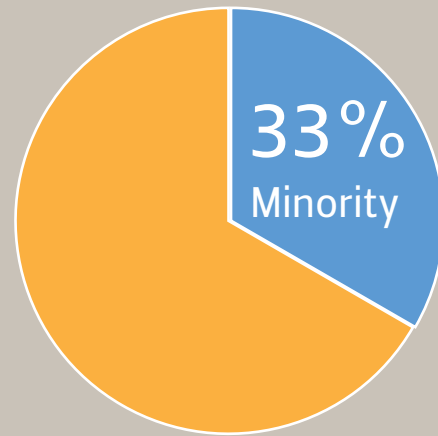

COLLEGE OF ENGINEERING

LEADERSHIP ACADEMY SUMMIT RECAP

STUDENTS **102** ATTENDANCE **36** PROS

COMPANIES REPRESENTED

CLASS STANDING

BREAKDOWN BY MAJOR

COLLEGE OF ENGINEERING

GENDER REPRESENTATION

MINORITY REPRESENTATION

PERCENTAGE OF OREGON RESIDENTS

INTERNATIONAL REPRESENTATION

- 20% International Students
- 13 Countries
- 4 Continents