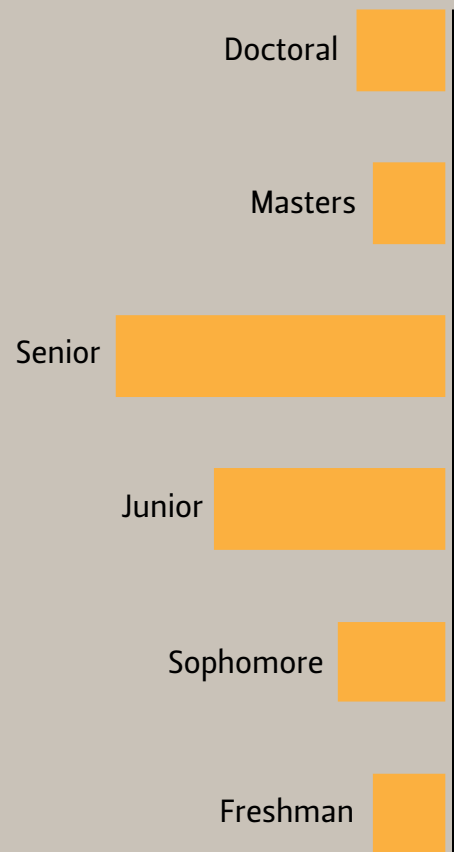

COLLEGE OF ENGINEERING

LEADERSHIP ACADEMY SUMMIT RECAP

STUDENTS **102** ATTENDANCE **36** PROS

COMPANIES REPRESENTED

CLASS STANDING

BREAKDOWN BY MAJOR

COLLEGE OF ENGINEERING

GENDER REPRESENTATION

MINORITY REPRESENTATION

PERCENTAGE OF OREGON RESIDENTS

INTERNATIONAL REPRESENTATION

- 20% International Students
- 13 Countries
- 4 Continents