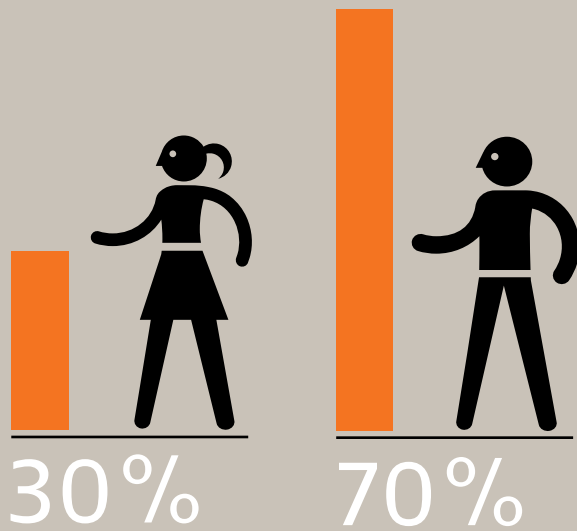

COLLEGE OF ENGINEERING

LEADERSHIP ACADEMY SUMMIT RECAP

STUDENTS **102** ATTENDANCE **36** PROS

COMPANIES REPRESENTED

CLASS STANDING

BREAKDOWN BY MAJOR

COLLEGE OF ENGINEERING

GENDER REPRESENTATION