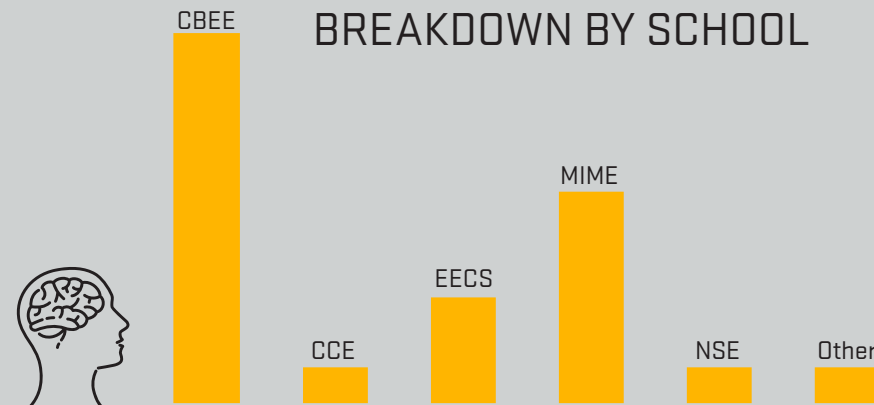

BREAKDOWN BY SCHOOL