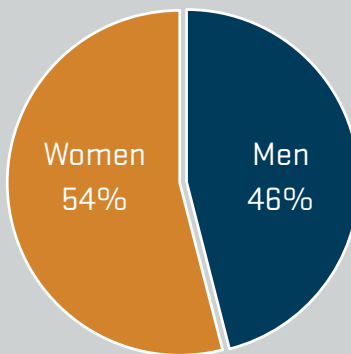

CLASS STANDING