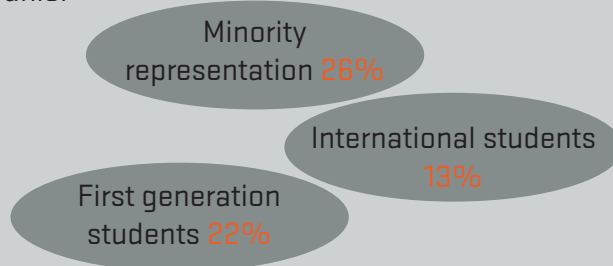

CLASS STANDING